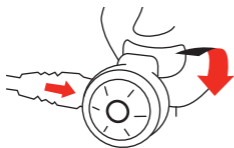

<10cm 0.3ft

3.

No connection

FAIL

no conn

1.

<1.2m
4ft

(2.)

Low battery

High pressure

Technical Specifications

- Operating temperature: 0°C to 40°C / 32°F to 104°F
- Storage temperature: -20°C to +50°C / -4°F to +122°F
- Maximum depth of operation: 150 m / 492 ft (complying with EN 13319)
- Max. diameter: 40 mm / 1.57 in
- Length: 80 mm / 3.15 in
- Weight: 103 g / 3.6 oz
- Resolution: 1 bar / 1 psi
- Rated working pressure: 300 bar / 4000 psi
- Max. allowed pressure: 400 bar / 5800 psi